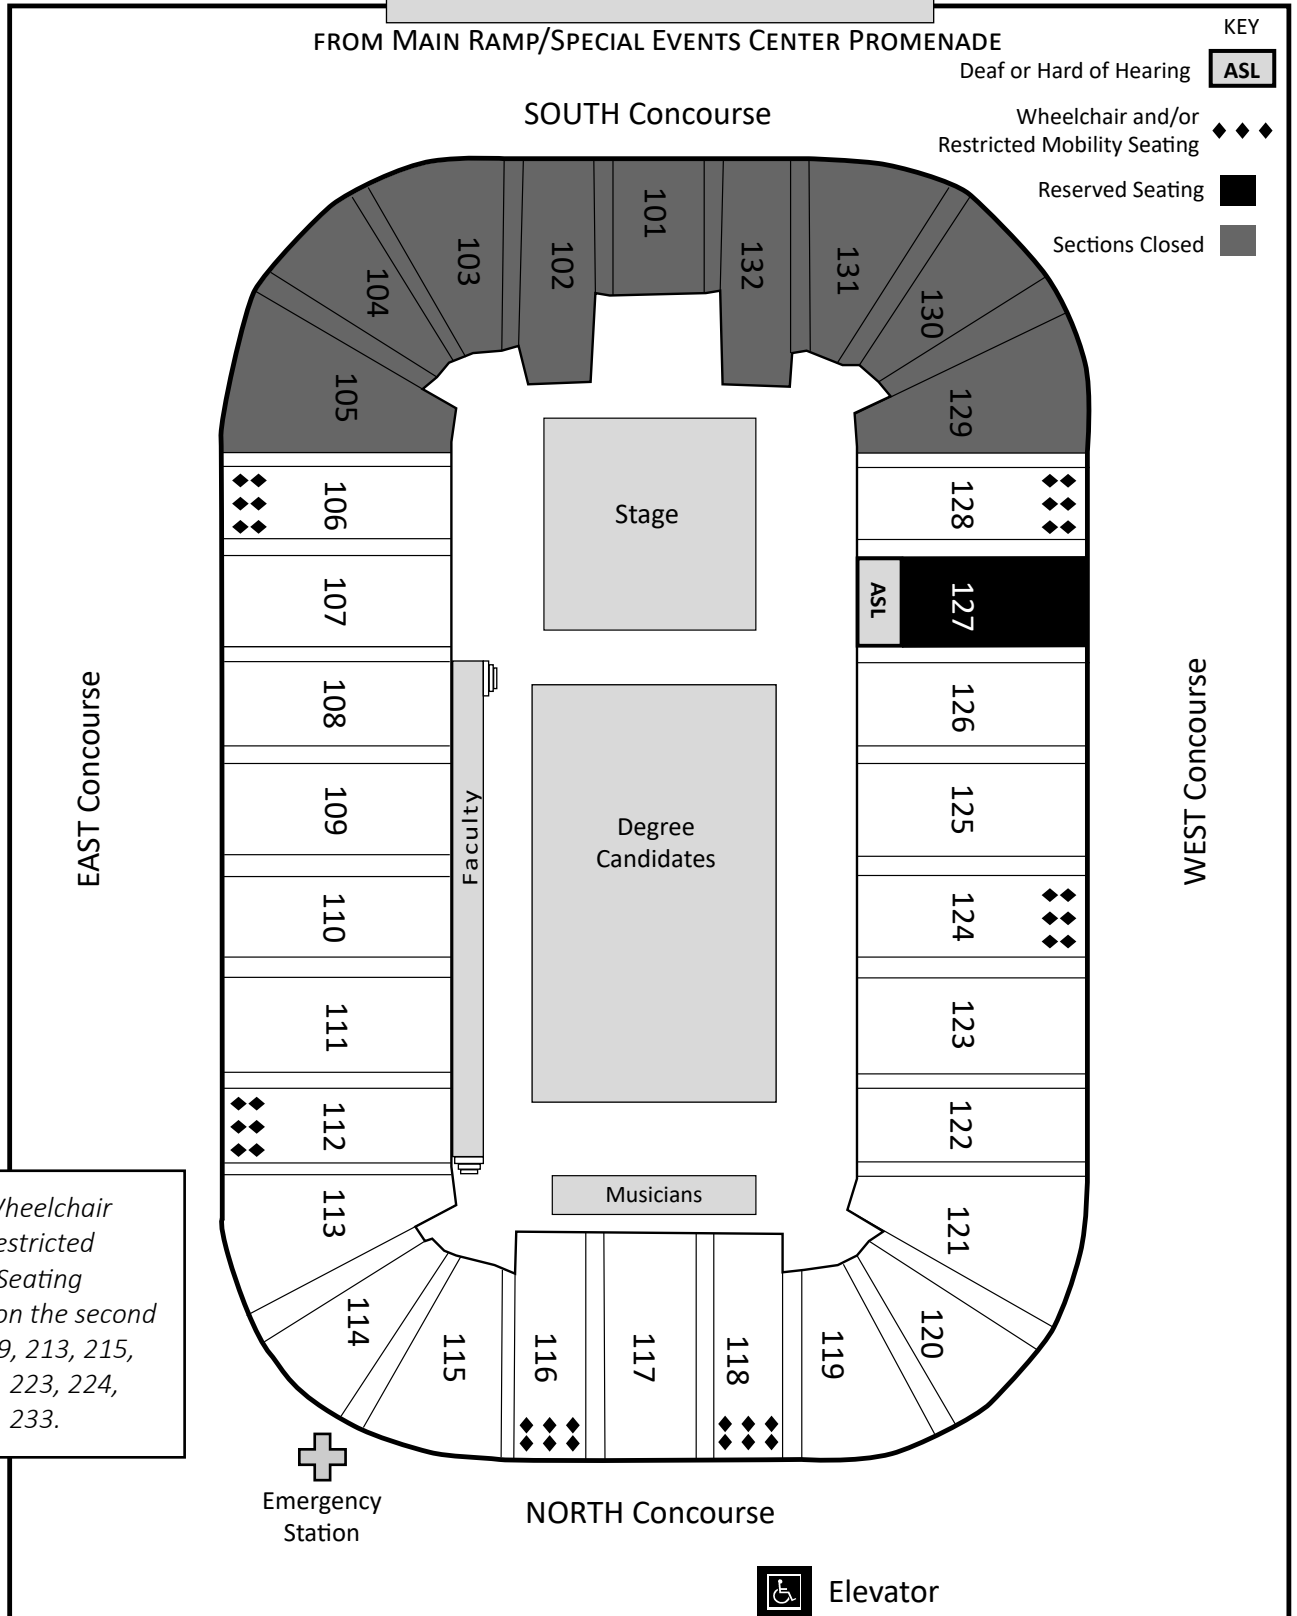

# UNCG Commencement Greensboro Coliseum Seating Map

ENTRY INTO COLISEUM ARENA

FROM MAIN RAMP/SPECIAL EVENTS CENTER PROMENADE

KEY

Deaf or Hard of Hearing **ASL**

Wheelchair and/or  
Restricted Mobility Seating ◆◆◆

Reserved Seating ■

Sections Closed ■

◆◆◆ Wheelchair and/or Restricted Mobility Seating sections on the second level: 209, 213, 215, 217, 219, 223, 224, 227, 229, 233.

Coliseum Front