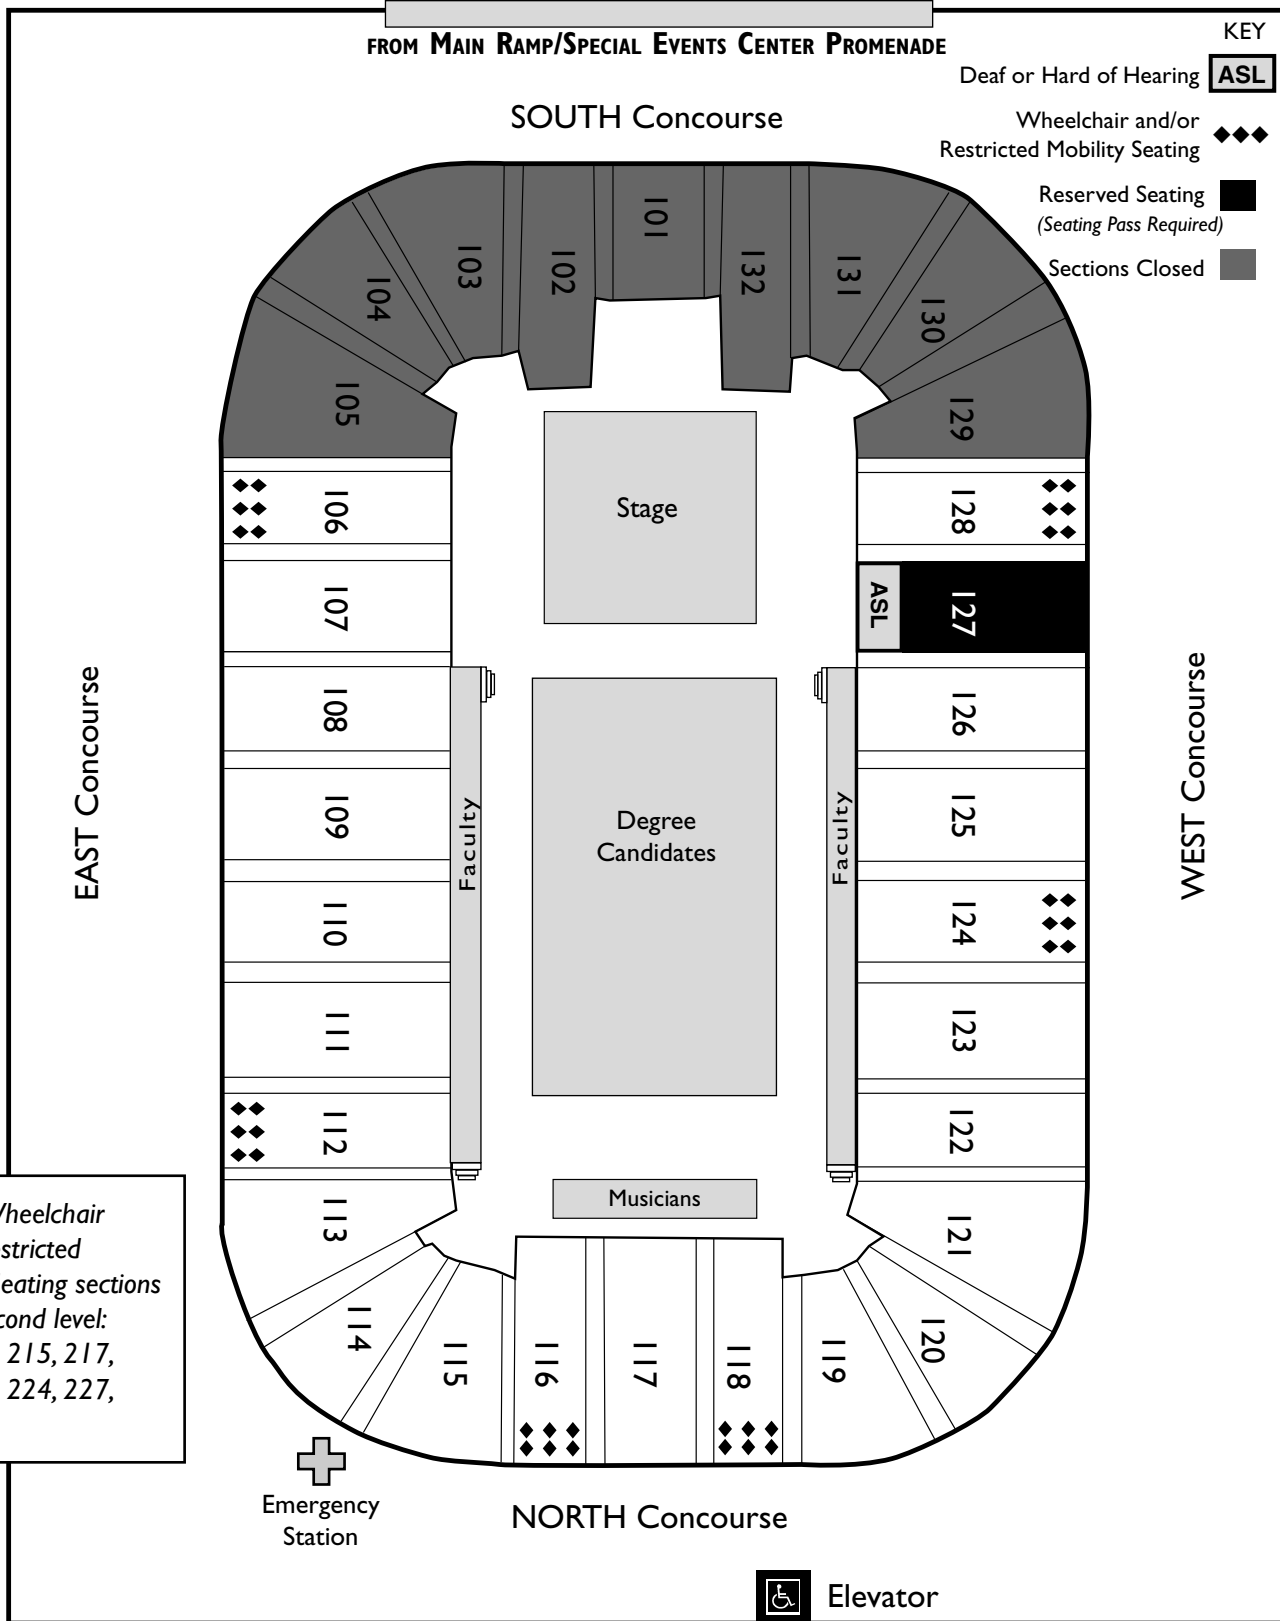

UNCG Commencement Greensboro Coliseum Seating Map

ENTRY INTO COLISEUM ARENA

FROM MAIN RAMP/SPECIAL EVENTS CENTER PROMENADE

KEY

Deaf or Hard of Hearing **ASL**

Wheelchair and/or Restricted Mobility Seating 

Reserved Seating (Seating Pass Required) 

Sections Closed 

 Wheelchair and/or Restricted Mobility Seating sections on the second level: 209, 213, 215, 217, 219, 223, 224, 227, 229, 233.

Coliseum Front